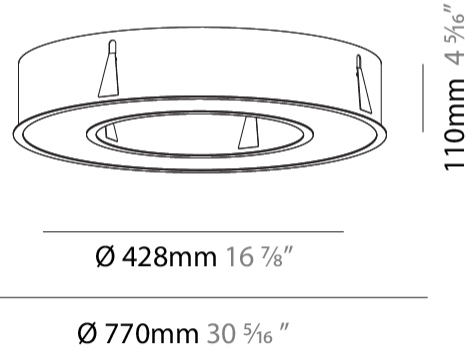

GENERAL

Series: Glorious
Subseries: Glorious
Brand: Prolicht
Division: Architectural
Mounting Type: Recessed
Mounting Location: Ceiling
Subcategory: Ambient

PHYSICAL

Shape: Round
Diameter (mm): 770
Diameter (in): 30 ⁵ / ₁₆
Height (mm): 110
Height (in): 4 ⁵ / ₁₆
Min. Recessing Depth (mm): 120
Min. Recessing Depth (in): 4 ³ / ₄
Light Distribution: Direct
Weight (kg): 9.285
Weight (lbs): 20.47
Diffuser: PMMA - Opal or Micro-Prism
Fixture Finish: SSR / BKV / CWI / CRY / HAB / LAG / UFT / ITA / RUA / RUR / MIC / FTG / MYG / TWT / LOD / PUS / FRO / FUP / KIA / POP / BLS / SPG / MEY / GOH / GUM / CHC / COM / ABZ / JAG / OBR / MOS / ROR
Fixture Material: Aluminum
Cut-out Measurements: 760mm / 29 15/16" x 440mm / 17 5/16"

760mm x 440mm
29 15/16" x 17 5/16"

120mm
4 3/4"

10 - 15mm
3/8" - 9/16"

A37500-

PROJECT _____

TYPE _____

SPECIFIER _____

QUANTITY _____

GENERAL

Series: Glorious
Subseries: Glorious Victory
Brand: Prolicht
Division: Architectural
Mounting Type: Recessed
Mounting Location: Ceiling
Subcategory: Ambient

PHYSICAL

Shape: Abstract
Length (mm): 821
Length (in): 32 5/16
Width (mm): 821
Width (in): 32 5/16
Height (mm): 150
Height (in): 5 7/8
Min. Recessing Depth (mm): 160
Min. Recessing Depth (in): 6 3/16
Light Distribution: Direct
Weight (kg): 8.969
Weight (lbs): 19.73
Diffuser: PMMA - Opal or Micro-Prism
Fixture Finish: SSR / BKV / CWI / CRY / HAB / LAG / UFT / ITA / RUA / RUR / MIC / FTG / MYG / TWT / LOD / PUS / FRO / FUP / KIA / POP / BLS / SPG / MEY / GOH / GUM / CHC / COM / ABZ / JAG / OBR / MOS / ROR
Fixture Material: Aluminum